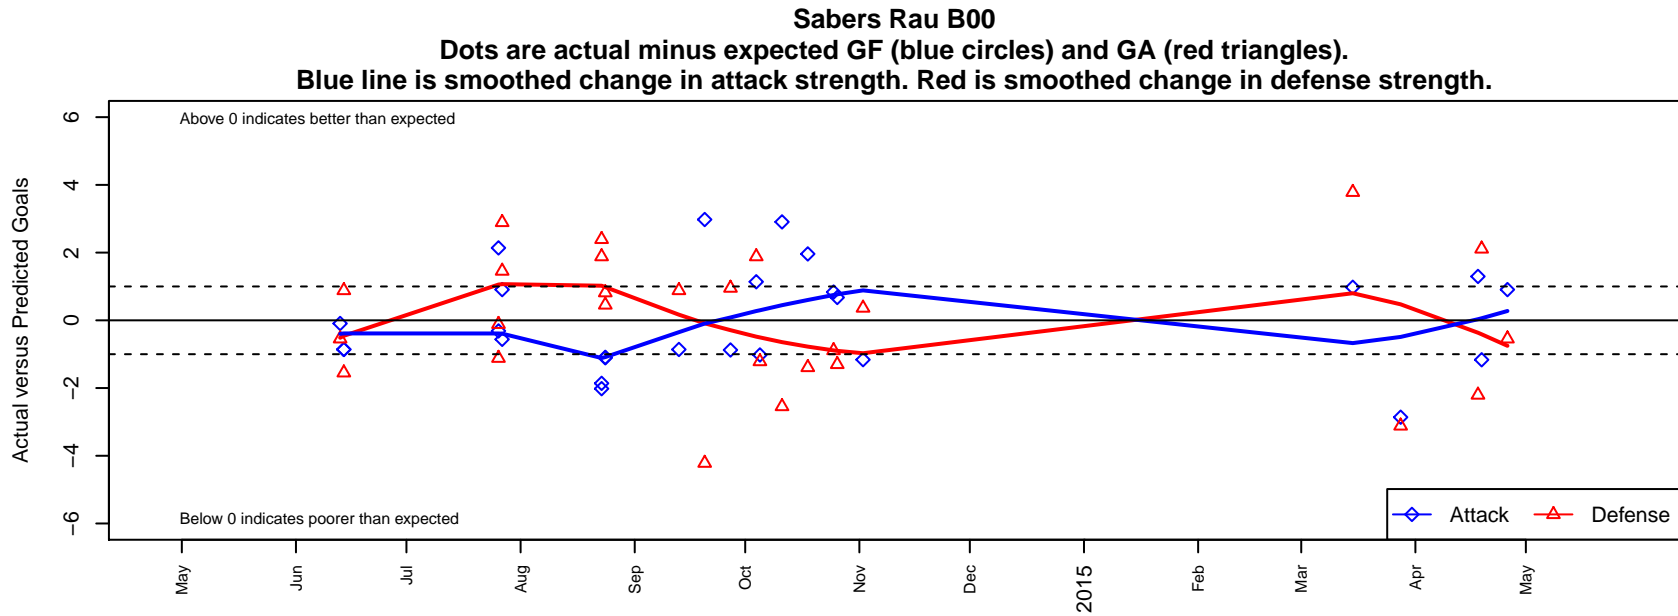

**attack and defense variance (black dot)
relative to other teams
and top 10 in region**

**attack and defense rating
relative to others at age
and all opponents in last 13 months**

Sabers Rau B00

Spokane Sabers FC
Spokane, WA
B00 total strength=842
attack=1.92 defense=0.69
fall league = PSPL-Inland Div 1 U14
spr league = Spr PSPL-Inland Div 1 U14

alt names used:
Sabers '00 Rau
IEYSA Sabers FC B00 Rau
SPOKANE SABERS 00 – RAU (WA)
SPOKANE SABERS 00 SABERS–RAU (WA)
IEYSA Sabers FC B00 Rau

Venues played:
2014 Olivia Chaffin BU14
2014 River City Cup U-14 Gold U14
2014 River City Challenge U14
2014 PSPL-Inland Div 1 U14
2014 Spr PSPL-Inland Div 1 U14